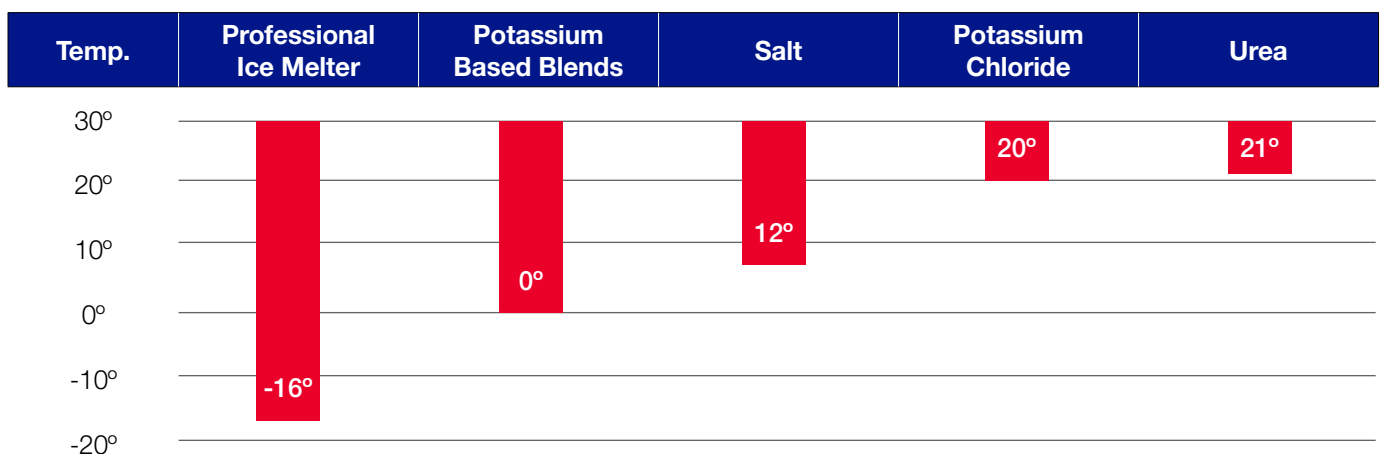

PROFESSIONAL ICE MELTER®

Made with Platinum Defrost® to melt snow and ice in harsh conditions down to -16°F.

Professional Ice Melter® is a 4-way blend of calcium, magnesium, potassium and sodium chlorides that are triple-screened to provide uniform spreading with maximum results. When combined with Defrost, applications of Professional Ice Melter are more effective and chloride use can be reduced by 33-50%, making it safer for pets, children and plants.

Less Waste

Improved granule sizing allows for maximum control and less waste. Formulated with an organic anti-sticking agent to avoid clumping and provide longer storage life.

Reduced Corrosion

Special ingredients have been added to improve corrosion resistance to ferrous metals by 60%, reducing rust on equipment and vehicles.

Environmentally Friendly

Safer for vegetation, skin, concrete, metal, vehicles and carpeting. All components are water soluble, non-staining, odorless and 100% biodegradable.

Accuflow® Pattern Indicator

The blue color provides for smoother and more consistent coverage, especially during low visibility conditions.

■ Melting point in degrees Fahrenheit